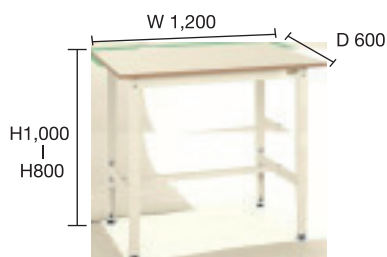

Workbench

- Lightweight Workbench / height adjustment / Mobile (Load Capacity :150kg)

- Medium Workbench / With one stage cabinet (Load Capacity :800kg)

- Lightweight Workbench / height adjustment (Load Capacity :200kg)

- Medium Workbench with Cabinet (Load Capacity :800kg)

- Lightweight Workbench (Load Capacity :250kg)

- Pedal lifting Workbench with mobile (Load Capacity :350kg)