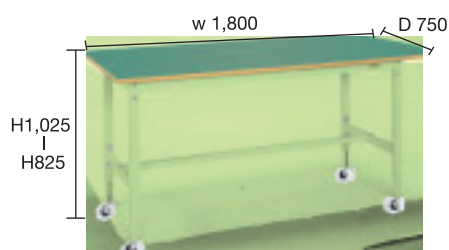

Workbench

- Lightweight Workbench / height adjustment / Mobile (Load Capacity :150kg)

- Medium Workbench / With one stage cabinet (Load Capacity :800kg)

- Lightweight Workbench / height adjustment (Load Capacity :200kg)