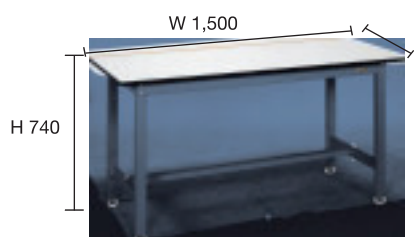

Workbench

- Lightweight Workbench / height adjustment / Mobile (Load Capacity :150kg)

- Medium Workbench / With one stage cabinet (Load Capacity :800kg)

- Lightweight Workbench / height adjustment (Load Capacity :200kg)

- Medium Workbench with Cabinet (Load Capacity :800kg)

- Lightweight Workbench (Load Capacity :250kg)

- Pedal lifting Workbench with mobile (Load Capacity :350kg)